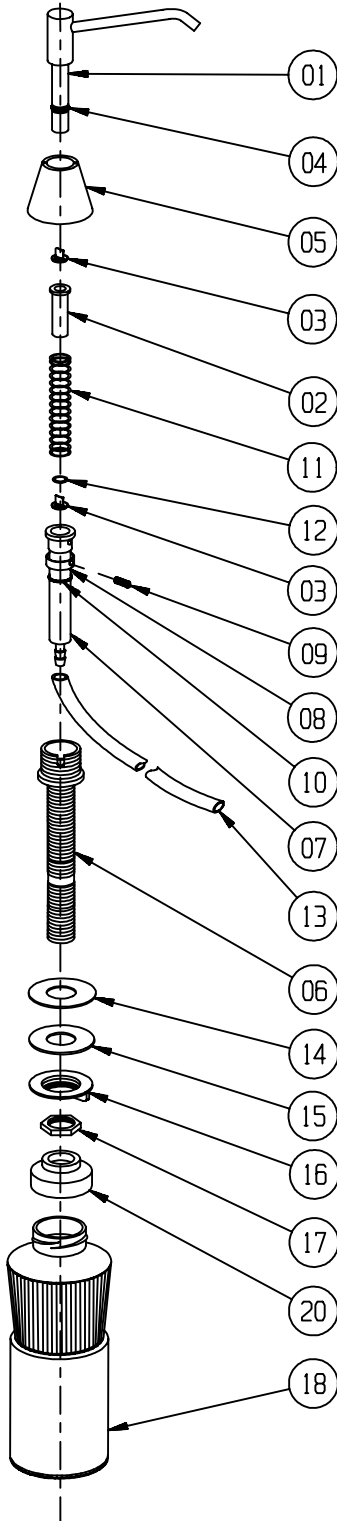

AMERICAN SPECIALTIES, INC.
441 Saw Mill River Road, Yonkers, NY 10701 (914) 476-9000

0332-PL

Effective date: May 05
Supersedes: (all)

Lavatory / Countertop Mounted Liquid Soap Dispenser Repair Kits

ITEM No.	PART DESCRIPTION
0332-01A	PISTON & SPOUT ASSEMBLY (4"-102mm)
0332-01B	PISTON & SPOUT ASSEMBLY (6"-152mm)
0332-02	PLASTIC SPACER
0332-03	DUCK - BILL CHECK VALVE
0332-04	PISTON ' O ' - RING SEAL
0332-05	CHROME PLATED BRASS ESCUTCHEON
0332-06	PLASTIC THREADED SHANK
0332-07	CLEAR PLASTIC CYLINDER
0332-08	STAINLESS STEEL COLLAR
0332-09	STAINLESS STEEL SCREW
0332-10	' O ' - RING SEAL
0332-11	MAIN SPRING
0332-12	STAINLESS STEEL WASHER (S)
0332-13	SUPPLY TUBE
0332-14	RUBBER WASHER
0332-15	STAINLESS STEEL WASHER (L)
0332-16	PLASTIC WING NUT
0332-17	PLASTIC HEX LOCK NUT
0332-18	PLASTIC BOTTLE (34 OUNCE - 1 liter)
0332-19	SPANNER WRENCH
0332-20	PLASTIC THREADED BOTTLE CAP (adapter)
0332-21	PLASTIC BOTTLE (20 OUNCE - 592 ml)

REPAIR KITS AVAILABLE

Note: Items in kits (shaded items) NOT available separately

ITEM No.	KIT DESCRIPTION
0332-22	Complete Valve Assembly, 4"(102mm) Spout, includes items 1,2,3,4,5,7,8,9,10,11,12,13.
0332-23	Complete Valve Assembly, 6"(152mm) Spout, includes items 1,2,3,4,5,7,8,9,10,11,12,13.
0332-24	Basin Shank Housing Assembly includes items 6,14,15,16,17.
0332-25	Piston & Spout Assembly 4"(102mm) Spout, includes items 1,4.
0332-26	Piston & Spout Assembly 6"(152mm) Spout, includes items 1,4.