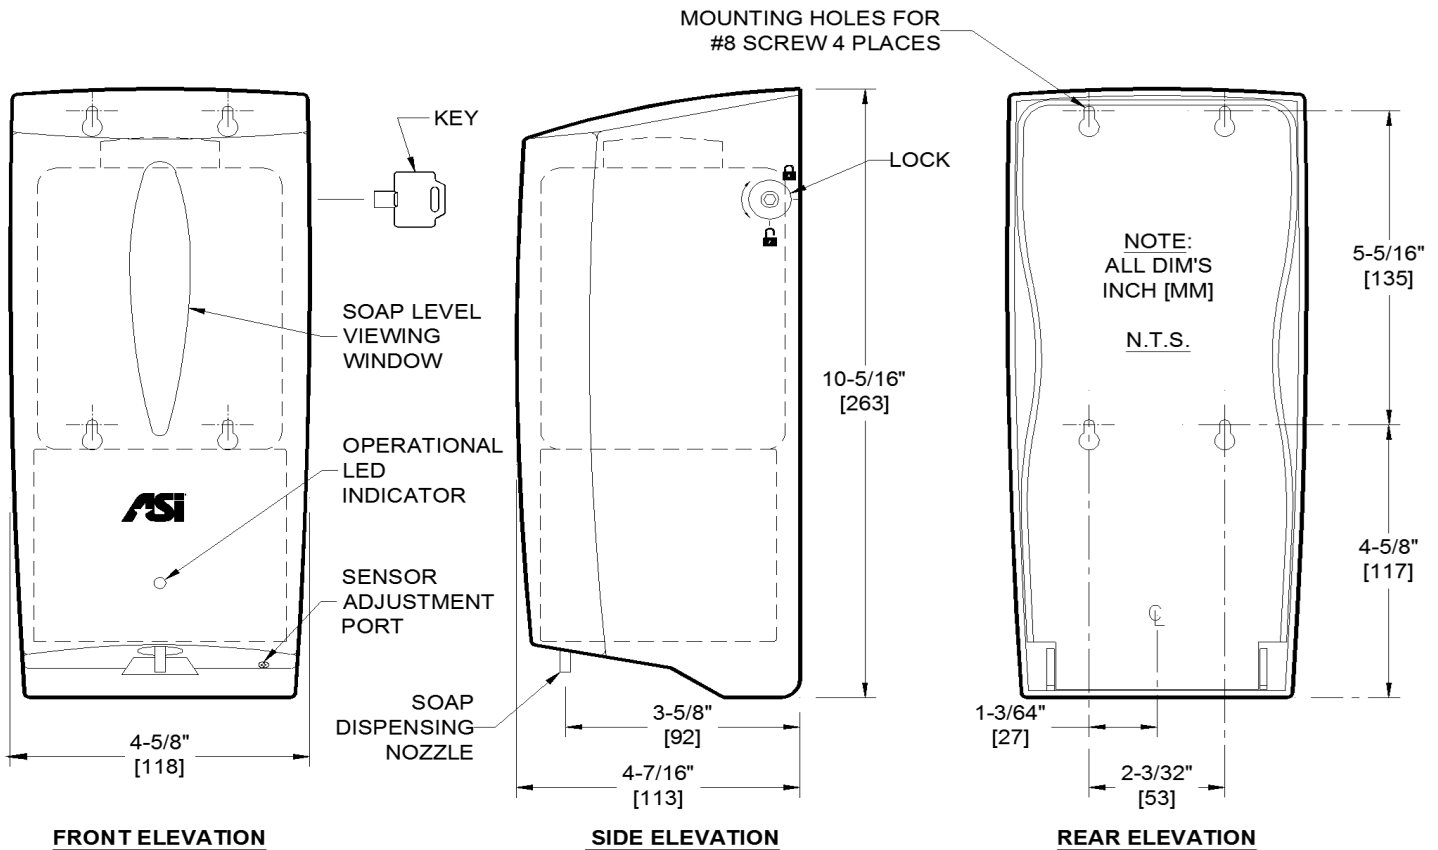

SPECIFICATION

Surface Mounted Automatic Liquid Soap Dispenser shall hold and dispense up to 800 ml (27 oz) of liquid and lotion soaps, synthetic detergents and antibacterial soaps containing PCMX and/or Triclosan with a viscosity range of between 1 and 3500 mPa•s or cP (MilliPascal-sec or Centipoise). Dispenser body shall be molded of white high impact plastic. Dispenser shall be powered by either one (1) 9V or six (6) AA-size (1.5V) batteries (not supplied) and shall operate automatically from IR sensor that shall activate soap dispensing when hands are placed in sensor zone. Sensor detection range shall be adjustable by owner. Dispenser shall pump a drop volume of .04 ± .01 fl oz (1.0 ml to 1.5 ml) of soap during each activation. A tamper resistant soap level-viewing window shall be provided. Unit shall have a swing open body secured with side-mounted lock that is opened with special key provided.

Surface Mounted Automatic Liquid Soap Dispenser shall be Model № 0361 of American Specialties, Inc., 441 Saw Mill River Road, Yonkers, New York 10701-4913

INSTALLATION

Install unit on wall or partition surface with four (4) № 8 screws and wall anchors (supplied). Recommended installation for general utility is 42" [1067] to 46" [1168] above finished floor and 10" [254] minimum above washbasin or countertop. A mounting template is provided in carton with each unit.

OPERATION

Soap is automatically dispensed when hands are placed in sensor zone. Dosage is preset by factory. Unit is reloaded by unlocking lock with special key (supplied), swinging open dispenser body, and removing and refilling internal soap container. Soap dispenser will continue to feed properly until empty. Tank supply is replenished manually on cycle determined by maintenance needs. A complete instruction manual is provided in carton with each unit.