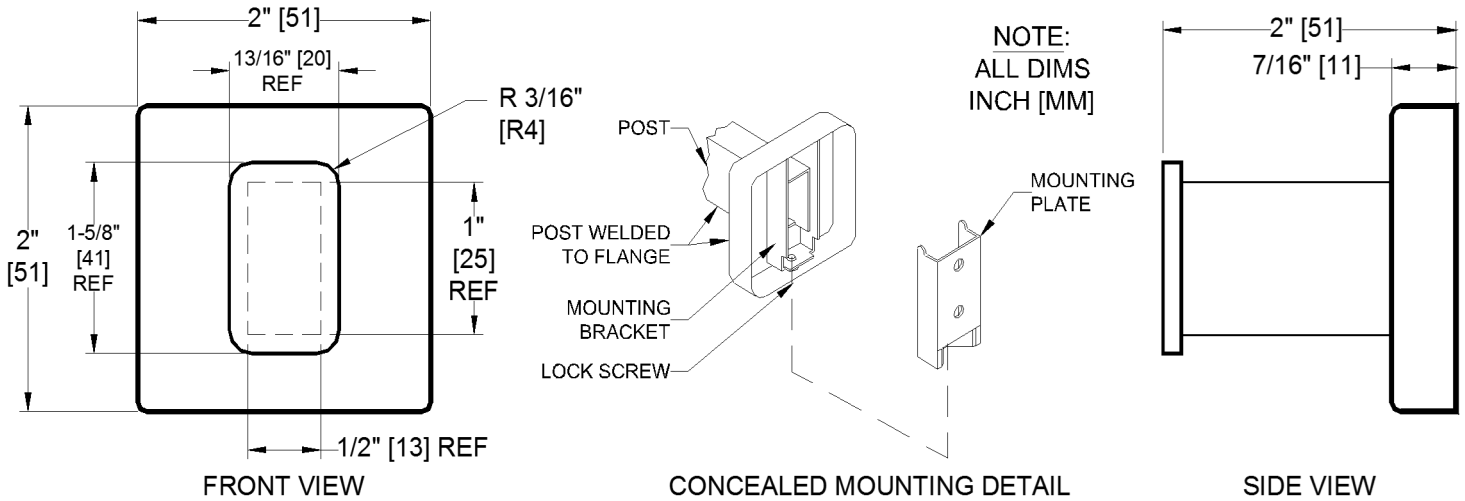

SPECIFICATION

Single Robe Hook shall be fabricated of stainless steel alloy 18-8, type 304. Post shall be 22 gauge, 1/2" x 1" [13 x 25] rectangular tubing with formed 22 gauge mounting flange and bracket welded on end. Cap plate shall be 14 gauge, 3/4" x 1-1/4" [19 x 32] with radiused corners and internally welded to outer end. Mounting plate shall be included and shall be 18 gauge. A stainless steel set screw shall be provided on bottom perimeter of flange to lock unit to mounting plate. Surface finish shall be bright, satin or white powder coated, as chosen by option and indicated by code suffix.

Single Robe Hook shall be Model № 7340-____ {specify surface finish code suffix} of American Specialties, Inc., 441 Saw Mill River Road, Yonkers, New York 10701-4913

INSTALLATION

Surface mount unit on door back or wall using two (2) №10 self tapping screws (by others) through holes provided in mounting plate into suitable prepared mountings (by others) or other suitable mounting hardware (by others) to suit door or wall conditions. Hang post and flange assembly on mounting plate and tighten set screw to lock unit to plate. For compliance with ICC/ANSI A-117.1-2003 and 2010 ADA Accessibility Standards, install unit with top of hook 48" [1219] maximum above finished floor (MAX AFF) or 46" [1168] MAX AFF if side reach access over an obstruction (e.g. vanity) with reach depth greater than 10" [254] and less than 25" [635] is only provided or 44" [1118] MAX AFF if forward reach over an obstruction with reach depth greater than 20" [508] and less than 25" [635] is only provided. For general utility, install hook with centerline of mounting plate 68" [1727] AFF.