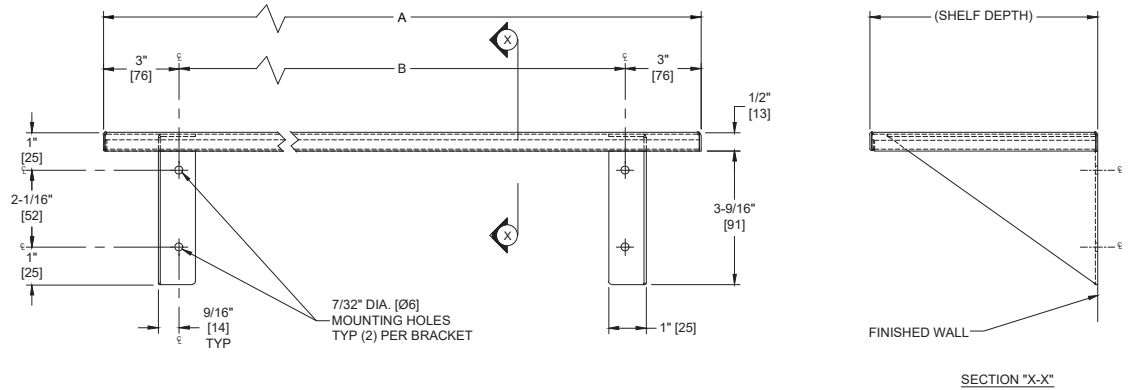

Surface Mounted Shelf, Various Configurations

Shelves

MasterFormat Section 10 28 13

Scan for Information

SUSTAINABILITY/LEED

MR 4.1 (1) MR 6 (1) EQ 4.2 (1)
MR 4.2 (1) EQ 4.1 (1) EQ 4.4 (1)

NOTE:
ALL DIM'S INCH [MM]
ILLUSTRATION FOR REF ONLY AND NTS
FOR CLEANING INSTRUCTIONS SEE APPROPRIATE SECTIONS IN
PRODUCT CARE & MAINTENANCE BULLETIN (PCM) ON ASI WEBSITE

PRODUCT OVERVIEW

Fabricated of 18 gauge stainless steel with a satin finish. Front edge is hemmed for maximum rigidity and safety. See chart for standard sizes.

KEY FEATURES & SPECIFICATIONS

- Type 304 Stainless Steel - Satin Finish
- Surface Mounted

TECHNICAL INFORMATION / PRODUCT PROPERTIES

Property	Value
Dimensions	Various Sizes 5" [127] to 8" [203] deep x 12" [305] to 60" [1524] Long
Construction	Type 304 Stainless Steel - Satin Finish
Mounting	Surface Mounted

SCHEDULE OF AVAILABILITY

Size chart:	0692-512 – 5" [127] Deep x 12" [305] Long	0692-516 – 5" [127] Deep x 16" [406] Long
	0692-518 – 5" [127] Deep x 18" [457] Long	0692-524 – 5" [127] Deep x 24" [609] Long
	0692-530 – 5" [127] Deep x 30" [762] Long	0692-536 – 5" [127] Deep x 36" [914] Long
	0692-548 – 5" [127] Deep x 48" [1219] Long	0692-560 – 5" [127] Deep x 60" [1524] Long
	0692-612 – 6" [152] Deep x 12" [305] Long	0692-616 – 6" [152] Deep x 16" [406] Long
	0692-618 – 6" [152] Deep x 18" [457] Long	0692-624 – 6" [152] Deep x 24" [609] Long
	0692-630 – 6" [152] Deep x 30" [762] Long	0692-636 – 6" [152] Deep x 36" [914] Long
	0692-648 – 6" [152] Deep x 48" [1219] Long	0692-660 – 6" [152] Deep x 60" [1524] Long
	0692-812 – 8" [203] Deep x 12" [305] Long	0692-816 – 8" [203] Deep x 16" [406] Long
	0692-818 – 8" [203] Deep x 18" [457] Long	0692-824 – 8" [203] Deep x 24" [609] Long
	0692-830 – 8" [203] Deep x 30" [762] Long	0692-836 – 8" [203] Deep x 36" [914] Long
	0692-848 – 8" [203] Deep x 48" [1219] Long	0692-860 – 8" [203] Deep x 60" [1524] Long