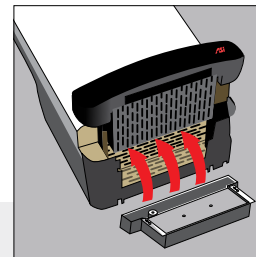

20201—White

- Ultra hygienic — Over 99% of airborne bacteria and particles as small as 0.3 microns are eliminated with the removable Super Filter System:
  - » First Layer: HEPA filter
  - » Second Layer: Carbon filter
  - » Third Layer: Anti-microbial filter
- Anti-microbial silver ion treatment added to the ABS cover provides an additional layer of germ protection

OPTIONAL CERAMIC BACKPLATE FOR THE TRI-Umph™ HAND DRYER

A0247-TRBS WALL PROTECTOR BACKSPLASH PLATE WITH FRAME

- Large absorbing/evaporating ceramic plate covers the wall directly behind the opening of the unit
- Plate matches the ceramic plate on hand dryer
- Installation can be retroactive